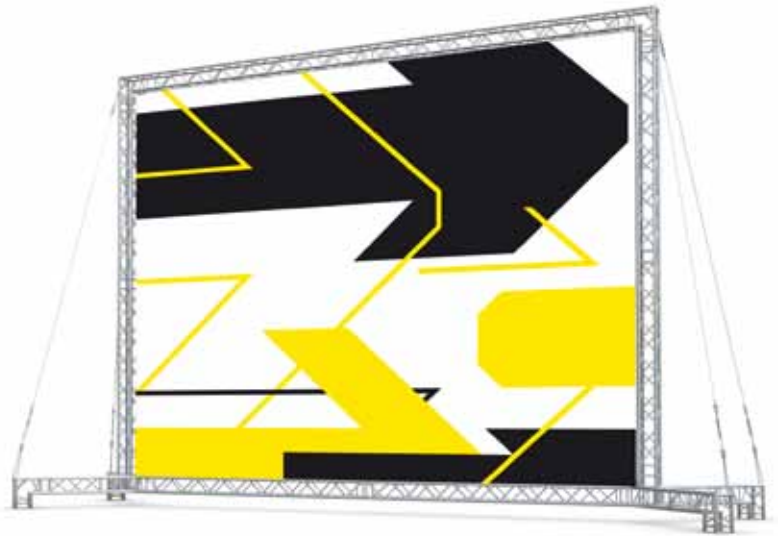

BAN 030 - Quatro Banner Frame

outdoor

M290 Quatro banner frames, two-dimensional, for free-standing, also in foldable version. The extremely stable structure carries banners of more than 80 square metres! (BAN 020, BAN 030, BAN 040, BAN 050)

BAN 040 - Quatro Banner Frame

outdoor, foldable