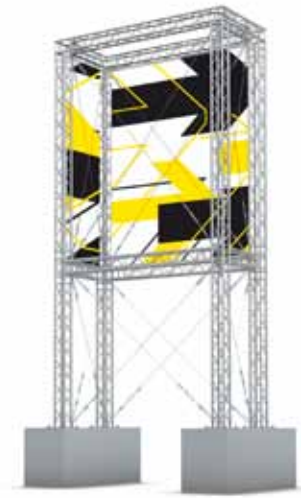

BAN 070 - M290 Quatro Banner Frame

outdoor