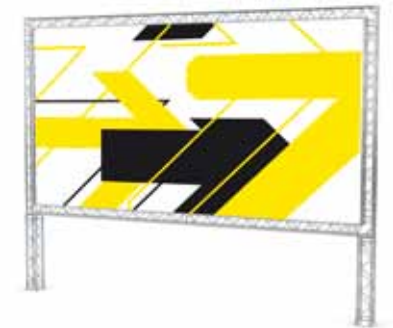

Ban 040 - M290 Quatro Banner frame (foldable)

- width 9000 mm (354.33")
- depth 300 mm (11.81")
- height 7000 mm (275.59")