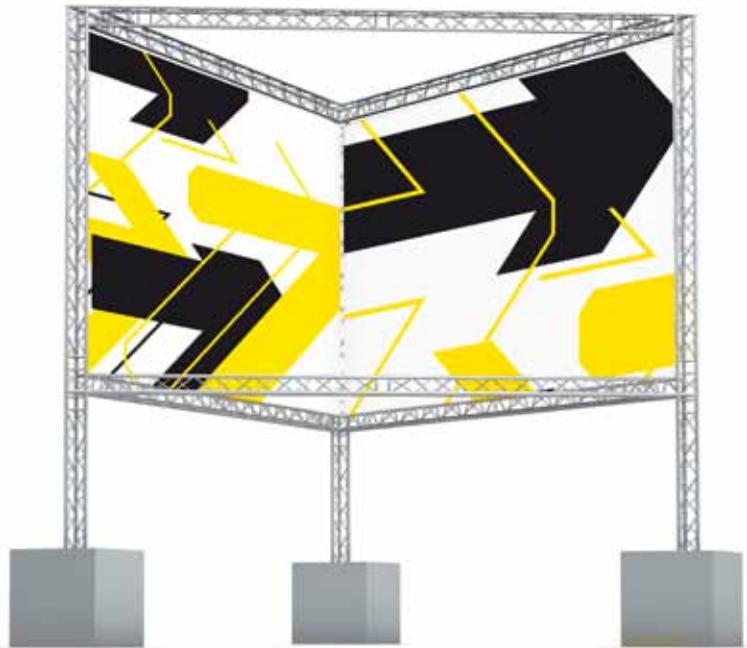

### Ban 040 - M290 Quatro Banner frame (foldable)

- width 9000 mm (354.33")
- depth 300 mm (11.81")
- height 7000 mm (275.59")

## BAN 060 - M290 Trio Banner Frame

outdoor

M290 Quatro and trio banner frames, three-dimensional, free-standing, with ballast. Extra large outdoor structure ensures your message won't be missed. Three or four sides for multi-directional marketing. (BAN 060, BAN 070, BAN 080)