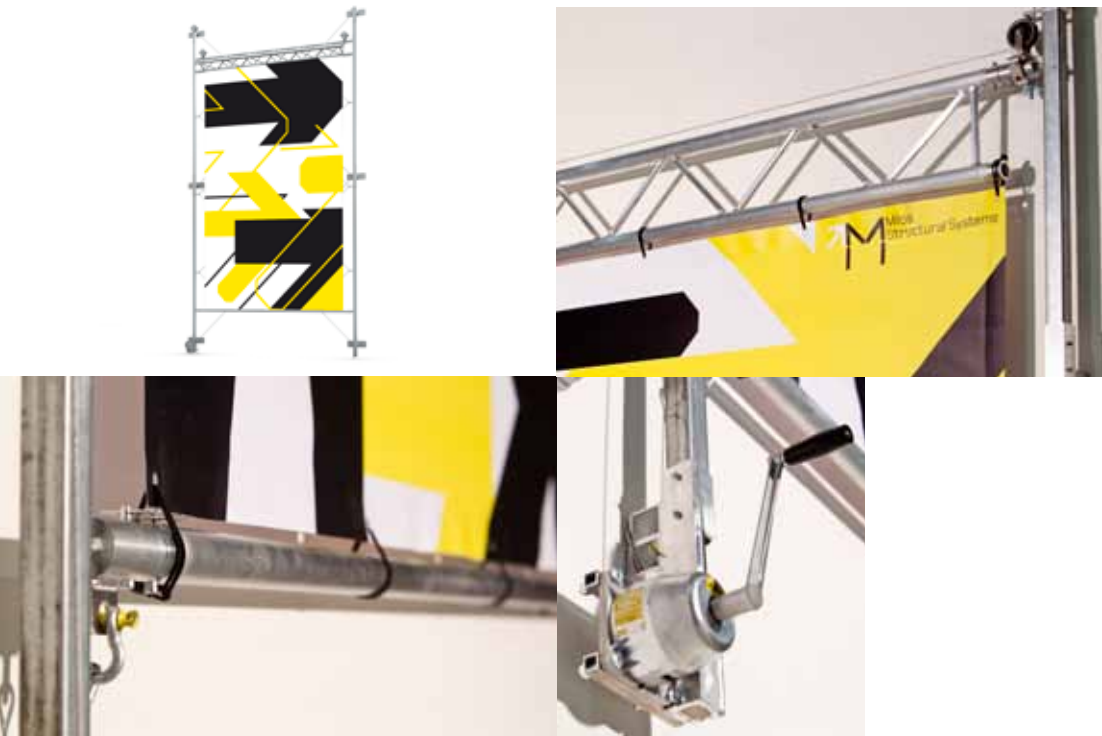

## » Banner Frames – for banner campaigns

Make it a Banner Campaign with Milos!

With Milos Banner Frames for indoor or outdoor use, your message will be unmistakable. Be it a giant outdoor banner or an eye-catching indoor banner, Milos offers a wide selection of both two and three dimensional structures which can be fitted with a variety of materials for displaying your message. Our biggest outdoor banner frames accommodate graphics as large as 16m wide x 9m tall (52.49" x 29.53").

All frames are lightweight and easy to handle and store, offering extremely quick assembly without the use of tools.

## BAN OW 1 - M290 Single Banner Frame

outdoor

M290 Single banner frame and M290 Quatro banner frame for wall mounting. You would like to show banner of different sizes? No problem! Here you can adjust the height of the frame individually. (BAN OW1, BAN OW2)